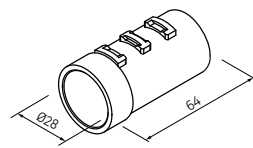

NAME PLATE HANGER

1,500pcs/box, 5.4g/pc

PJ-140A (WH, BK)

PLASTIC JOINT SLEEVE for HJ-10/11/20

850pcs/box, 6g/pc

PJ-140S (WH, BK)

PLASTIC JOINT SLEEVE for HJ-10/11/20

400pcs/box, 10.6g/pc