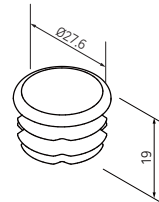

PJ-113B (IV, BK) PLATE SUPPORT BRACKET

PLATE SUPPORT BRACKET

600pcs/box, 21g/pc ● ●
IV BK

PJ-138S (IV, GR, BK) HORIZONTAL HOLDER

HORIZONTAL HOLDER

2,000pcs/box, 4.3g/pc ● ● ●
IV GR BK

PJ-146 (IV, GR, BK) PLASTIC HINGE

PLASTIC HINGE

600pcs/box, 10.3g/pc ● ● ●
IV GR BK

PLASTIC JOINTS

PJ-110S (IV, BK, GR)

PIPE INNER CAP

2,000pcs/box, 3.3g/pc

PJ-110C (IV, BK, GR)

PIPE INNER CAP

2,500pcs/box, 3.3g/pc

PJ-149 (IV, BK, GR)

PIPE OUTER CAP

1,500pcs/box, 7.4g/pc

PJ-141 (IV, BK, GR)

PLASTIC SLEEVE for HJ-10/11/20

2,000pcs/box, 6.5g/pc

PJ-138B (IV, BK, GR)