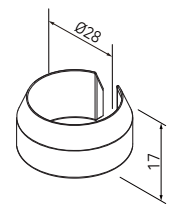

PLASTIC JOINT HOOK

250pcs/box, 18g/pc ● ●
IV BK

PJ-138C (IV, GR, BK) TAPERED EDGE

TAPERED EDGE

2,000pcs/box, 3.4g/pc ● ● ●
IV GR BK

PJ-113 (IV, BK) PLASTIC JOINT PIPE CLAMP

PLASTIC JOINT PIPE CLAMP

600pcs/box, 12g/pc ● ●
IV BK

PJ-113B (IV, BK) PLATE SUPPORT BRACKET

PLATE SUPPORT BRACKET

600pcs/box, 21g/pc ● ●
IV BK

PJ-138S (IV, GR, BK) HORIZONTAL HOLDER

HORIZONTAL HOLDER

2,000pcs/box, 4.3g/pc ● ● ●
IV GR BK

PJ-146 (IV, GR, BK) PLASTIC HINGE