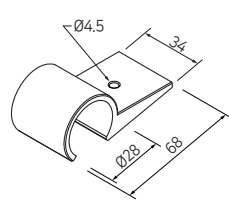

PLASTIC JOINT HOOK

250pcs/box, 18g/pc ● ●
IV BK

PJ-138C (IV, GR, BK) TAPERED EDGE

TAPERED EDGE

2,000pcs/box, 3.4g/pc ● ● ●
IV GR BK

PJ-113 (IV, BK) PLASTIC JOINT PIPE CLAMP

PLASTIC JOINT PIPE CLAMP

600pcs/box, 12g/pc ● ●
IV BK

PJ-113B (IV, BK) PLATE SUPPORT BRACKET

PLATE SUPPORT BRACKET

600pcs/box, 21g/pc ● ●
IV BK

PJ-138S (IV, GR, BK) HORIZONTAL HOLDER

HORIZONTAL HOLDER

2,000pcs/box, 4.3g/pc ● ● ●
IV GR BK

PJ-146 (IV, GR, BK) PLASTIC HINGE