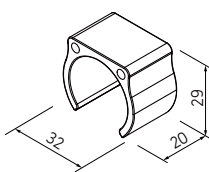

PJ-113B (IV, BK) PLATE SUPPORT BRACKET

PLATE SUPPORT BRACKET

600pcs/box, 21g/pc ● ●
IV BK

PJ-138S (IV, GR, BK) HORIZONTAL HOLDER

HORIZONTAL HOLDER

2,000pcs/box, 4.3g/pc ● ● ●
IV GR BK

PJ-146 (IV, GR, BK) PLASTIC HINGE