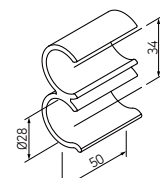

NAME PLATE HANGER

1,500pcs/box, 5.4g/pc

PJ-140A (WH, BK)

PLASTIC JOINT SLEEVE for HJ-10/11/20

850pcs/box, 6g/pc

PJ-140S (WH, BK)

PLASTIC JOINT SLEEVE for HJ-10/11/20

400pcs/box, 10.6g/pc

PJ-109 (IV, BK)

PLASTIC JOINT

300pcs/box, 22.5g/pc

PJ-180 (WH)

BAND-HOOK

1,000pcs/box, 14g/pc

PLASTIC JOINTS

PJ-199 (IV, GR)