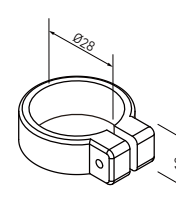

2,500pcs/box, 3.3g/pc

PJ-149 (IV, BK, GR)

PIPE OUTER CAP

1,500pcs/box, 7.4g/pc

PJ-141 (IV, BK, GR)

PLASTIC SLEEVE for HJ-10/11/20

2,000pcs/box, 6.5g/pc

PJ-138B (IV, BK, GR)