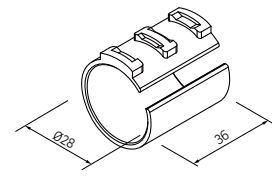

NAME PLATE HANGER

1,500pcs/box, 5.4g/pc

PJ-140A (WH, BK)

PLASTIC JOINT SLEEVE for HJ-10/11/20

850pcs/box, 6g/pc

PJ-140S (WH, BK)

PLASTIC JOINT SLEEVE for HJ-10/11/20

400pcs/box, 10.6g/pc