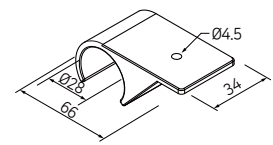

PLATE SUPPORT BRACKET

600pcs/box, 21g/pc ● ●
IV BK