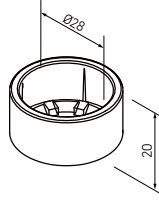

PJ-113B (IV, BK) PLATE SUPPORT BRACKET

PLATE SUPPORT BRACKET

600pcs/box, 21g/pc ● ●
IV BK

PJ-138S (IV, GR, BK) HORIZONTAL HOLDER

HORIZONTAL HOLDER

2,000pcs/box, 4.3g/pc ● ● ●
IV GR BK

PJ-146 (IV, GR, BK) PLASTIC HINGE

PLASTIC HINGE

600pcs/box, 10.3g/pc ● ● ●
IV GR BK

PLASTIC JOINTS

PJ-110S (IV, BK, GR)

PIPE INNER CAP

2,000pcs/box, 3.3g/pc

PJ-110C (IV, BK, GR)

PIPE INNER CAP

2,500pcs/box, 3.3g/pc

PJ-149 (IV, BK, GR)

PIPE OUTER CAP

1,500pcs/box, 7.4g/pc

PJ-141 (IV, BK, GR)

PLASTIC SLEEVE for HJ-10/11/20

2,000pcs/box, 6.5g/pc

PJ-138B (IV, BK, GR)