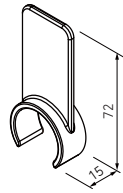

NAME PLATE HANGER

1,500pcs/box, 5.4g/pc

PJ-140A (WH, BK)

PLASTIC JOINT SLEEVE for HJ-10/11/20

850pcs/box, 6g/pc

PJ-140S (WH, BK)

PLASTIC JOINT SLEEVE for HJ-10/11/20

400pcs/box, 10.6g/pc

PJ-109 (IV, BK)

PLASTIC JOINT

300pcs/box, 22.5g/pc

PJ-180 (WH)

BAND-HOOK

1,000pcs/box, 14g/pc

PLASTIC JOINTS

PJ-199 (IV, GR)

PLASTIC DIVIDER

1,000pcs/box, 10.6g/pc

PJ-202 (IV, BK)

PLASTIC DIVIDER

400pcs/box, 18.1g/pc

UG-0165

URETHANE HANDLE GUIDE

300pcs/box, 43g/pc