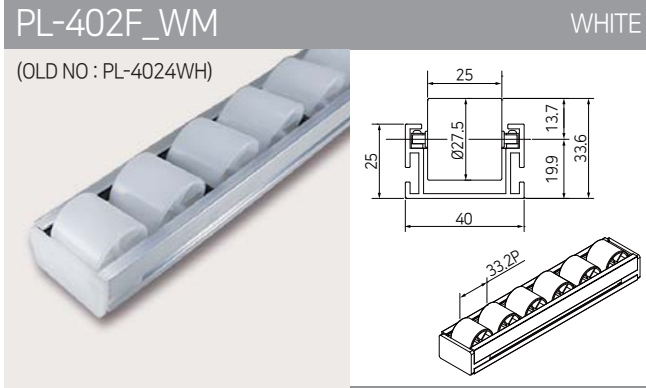

40 SERIES (ALUMINIUM FRAME)