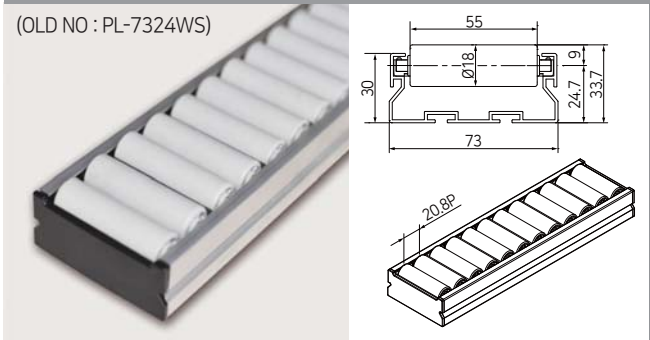

## 73 SERIES (ALUMINIUM FRAME) - SMALL ROLLER

PL-732F\_TS

(OLD NO : PL-7324TS)

TPU (ESD)  
Thermoplastic Polyurethane

PL-732F\_WS

(OLD NO : PL-7324WS)

WHITE-SMALL