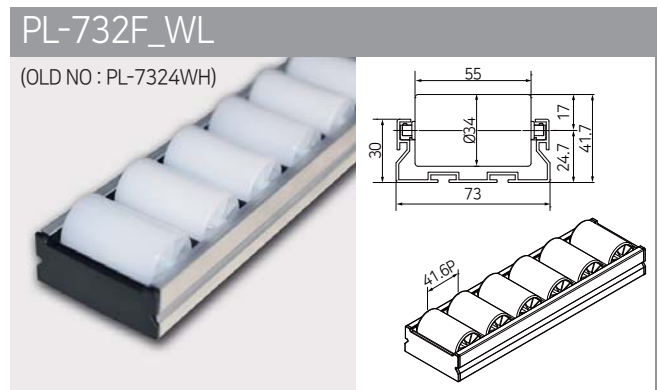

73 SERIES (ALUMINIUM FRAME)