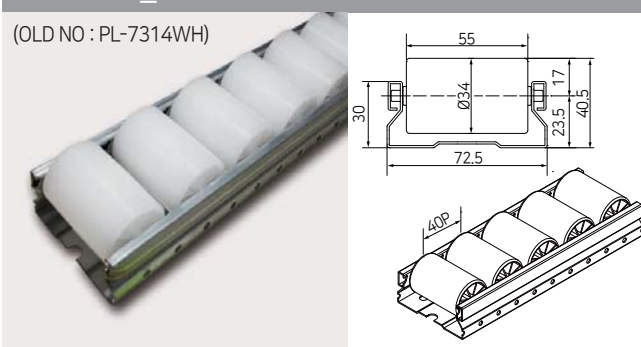

73 SERIES (STEEL)

PL-731F_WL

(OLD NO : PL-7314WH)

WHITE