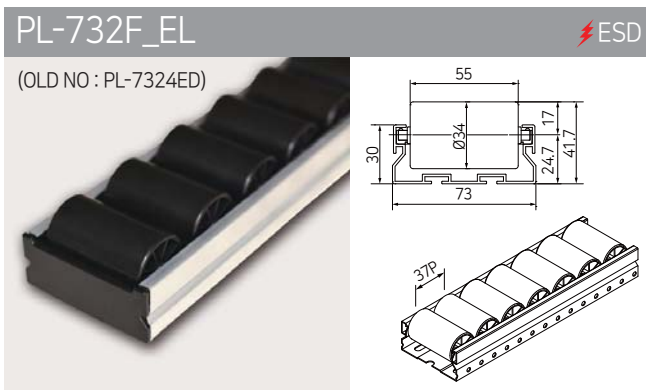

73 SERIES (ALUMINIUM FRAME)