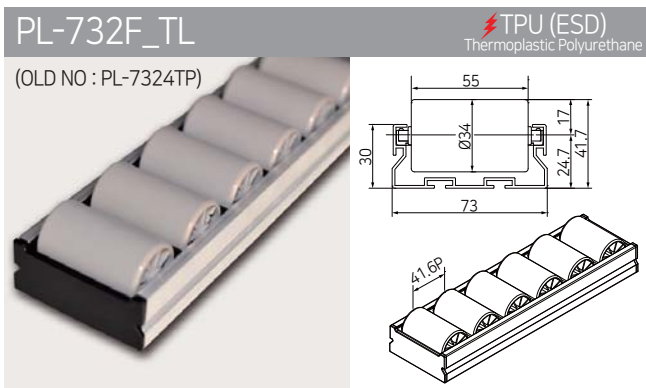

73 SERIES (ALUMINIUM FRAME)