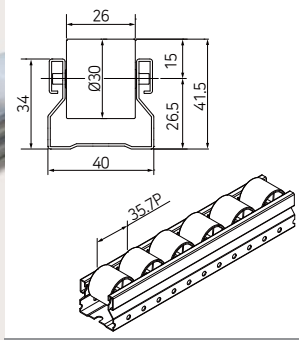

40 SERIES (STEEL)

PL-401F_WM

WHITE

(OLD NO : PL-4014WH)