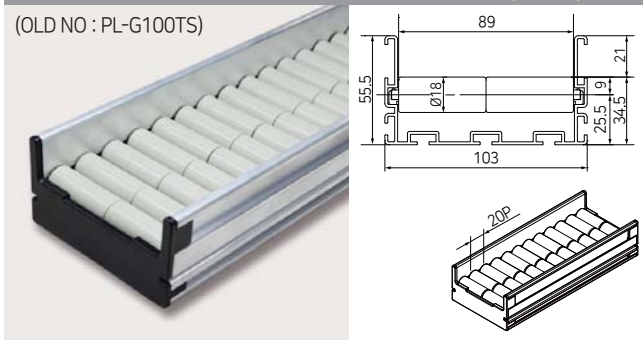

100 SERIES (ALUMINIUM FRAME)

PL-1003F_TS

(OLD NO : PL-G100TS)

TPU (ESD)
Thermoplastic Polyurethane