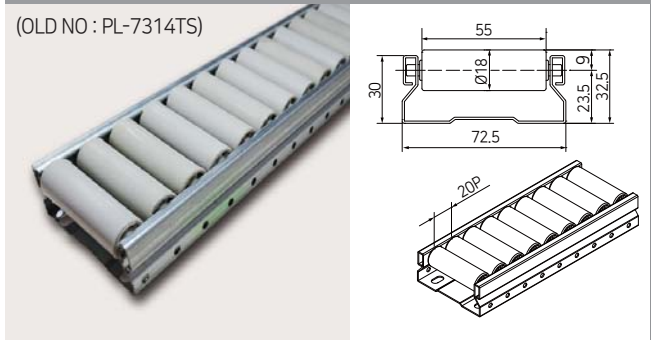

## 73 SERIES (STEEL) - SMALL ROLLER

PL-731F\_WS

(OLD NO : PL-7314WS)

WHITE-SMALL

PL-731F\_TS

(OLD NO : PL-7314TS)

TPU-ESD-SMALL