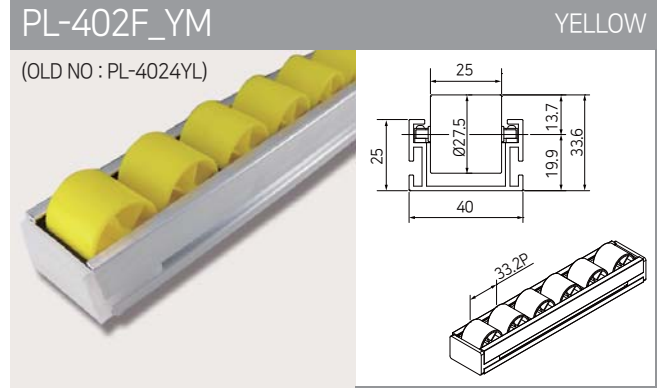

40 SERIES (ALUMINIUM FRAME)