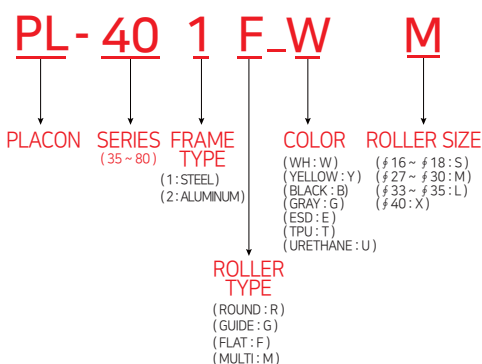

ROLLER TRACKS

· CLASSIFICATION OF ROLLER ·

No	ITEM	DESCRIPTION	RESISTANCE
①	WH	WHITE	
②	YL	YELLOW	
③	BK	BLACK	
④	ED	ESD	10³Ω~10⁶Ω
⑤	GR	GUIDE ROLLER	

No	ITEM	DESCRIPTION	RESISTANCE
⑧	TP	TPU(ESD)	10⁸Ω~10¹¹Ω
⑨	WS	WHITE SMALL	BLACK
⑩	ES	ESD SMALL	10³Ω~10⁶Ω
⑪	TS	TPU(ESD) SMALL	10⁸Ω~10¹¹Ω
⑫	WR	WHITE ROUND	

※ The specification may be subject to change without any prior notice.

품번정의

Packing Unit

- 1 Bar (1본) = 4M
- 1 Bundle (1묶음) = 35 SERIES = 10 Bars
  40 SERIES = 10 Bars
  60 SERIES = 30Φ: 6 Bars / 16Φ: 8 Bars
  73 SERIES = 5 Bars
  80 SERIES = 80(일반) = φ35 / φ40 = 5 Bars
  80(Multi) = 4Bars