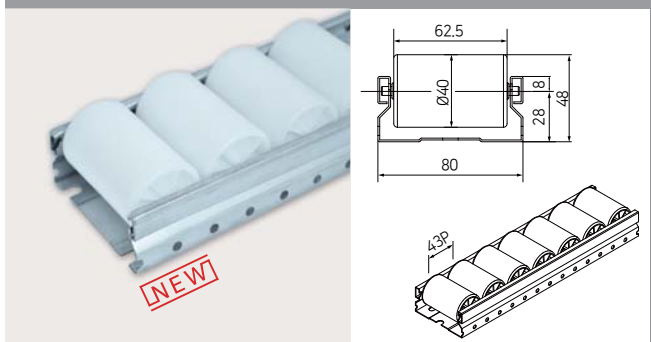

## 80 SERIES (STEEL)

PL-801F\_WL

WHITE-35Ø

PL-801F\_WX

WHITE-40Ø

PL-801M\_WL

WHITE-MULTI

ROLLER TRACKS