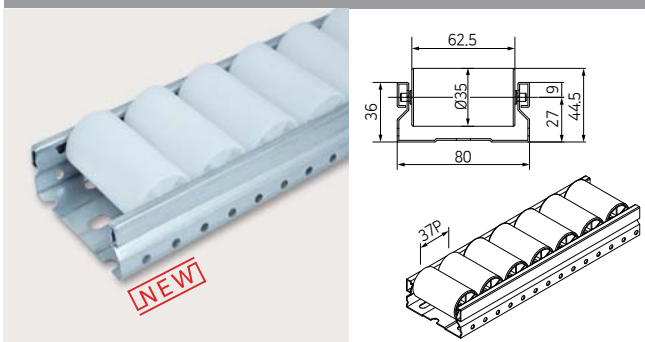

## 80 SERIES (STEEL)

PL-801F\_WL

WHITE-35Ø

PL-801F\_WX

WHITE-40Ø

PL-801M\_WL

WHITE-MULTI

ROLLER TRACKS