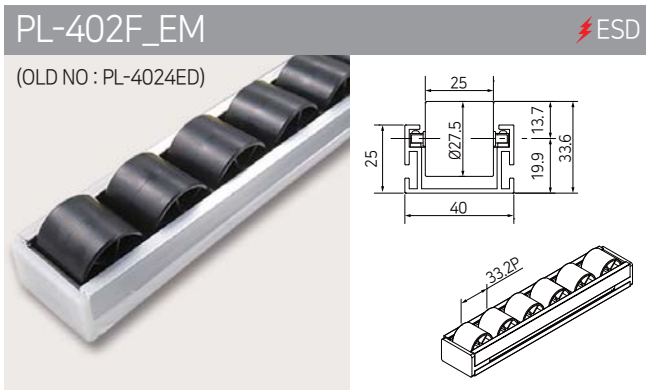

40 SERIES (ALUMINIUM FRAME)