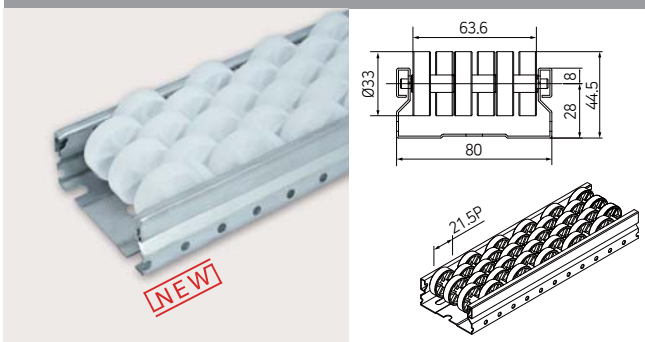

## 80 SERIES (STEEL)

PL-801F\_WL

WHITE-35Ø

PL-801F\_WX

WHITE-40Ø

PL-801M\_WL

WHITE-MULTI

ROLLER TRACKS