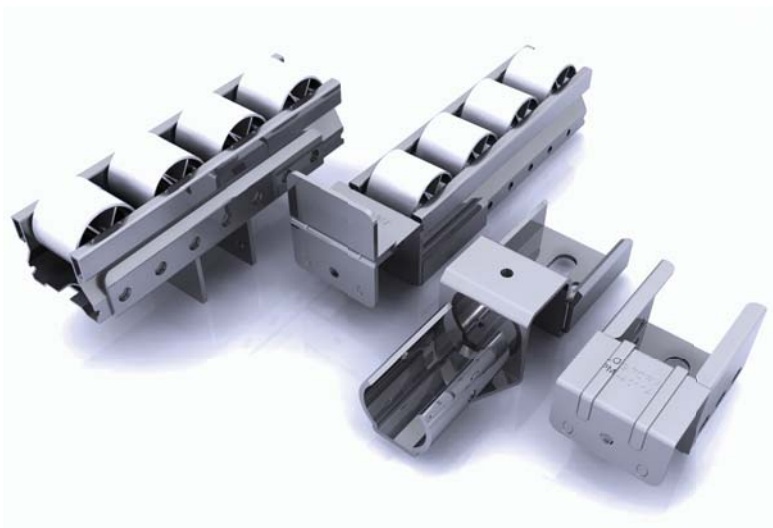

ROLLER TRACK CONNECTORS 05

(PLACON MOUNTS)

35 SERIES

40 SERIES

60 SERIES

73 SERIES

80 SERIES

* Series Refers to the Outer Width in Millimeter

ROLLER TRACK CONNECTORS(MOUNTS), 35 SERIES

PM-3510A **PLACON MOUNT-A**

80pcs/box 114.3g/pc

PM-3510B **PLACON MOUNT-B**

60pcs/box 137.6g/pc

ROLLER TRACK CONNECTORS(MOUNTS), 40 SERIES

PM-4010A **PLACON MOUNT-A**

80pcs/box 140g/pc

PM-4010B **PLACON MOUNT-B**

60pcs/box 167g/pc

PM-4010BW **PLACON MOUNT-BW**

70pcs/box 157g/pc

PM-4010BR **PLACON MOUNT-BR**

70pcs/box 160g/pc

PM-4010BS **PLACON MOUNT-BS**